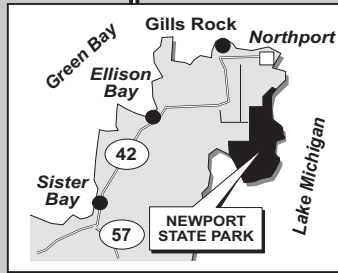

# Newport State Park

Trails	Mileage Round Trip from Parking Lots
Newport Loop	5.0 miles/8 km
Rowleys Bay Loop	4.0 miles/7 km
Lynd Point/Fern Loop	2.2 miles/4 km
Europe Bay/Hotz Loop	7.0 miles/12 km
Upland Loop	2.0 miles/3 km