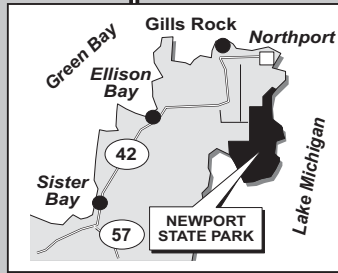

Trails	Mileage Round Trip from Parking Lots
Newport Loop	5.0 miles/8 km
Rowleys Bay Loop	4.0 miles/7 km
Lynd Point/Fern Loop	2.2 miles/4 km
Europe Bay/Hotz Loop	7.0 miles/12 km
Upland Loop	2.0 miles/3 km